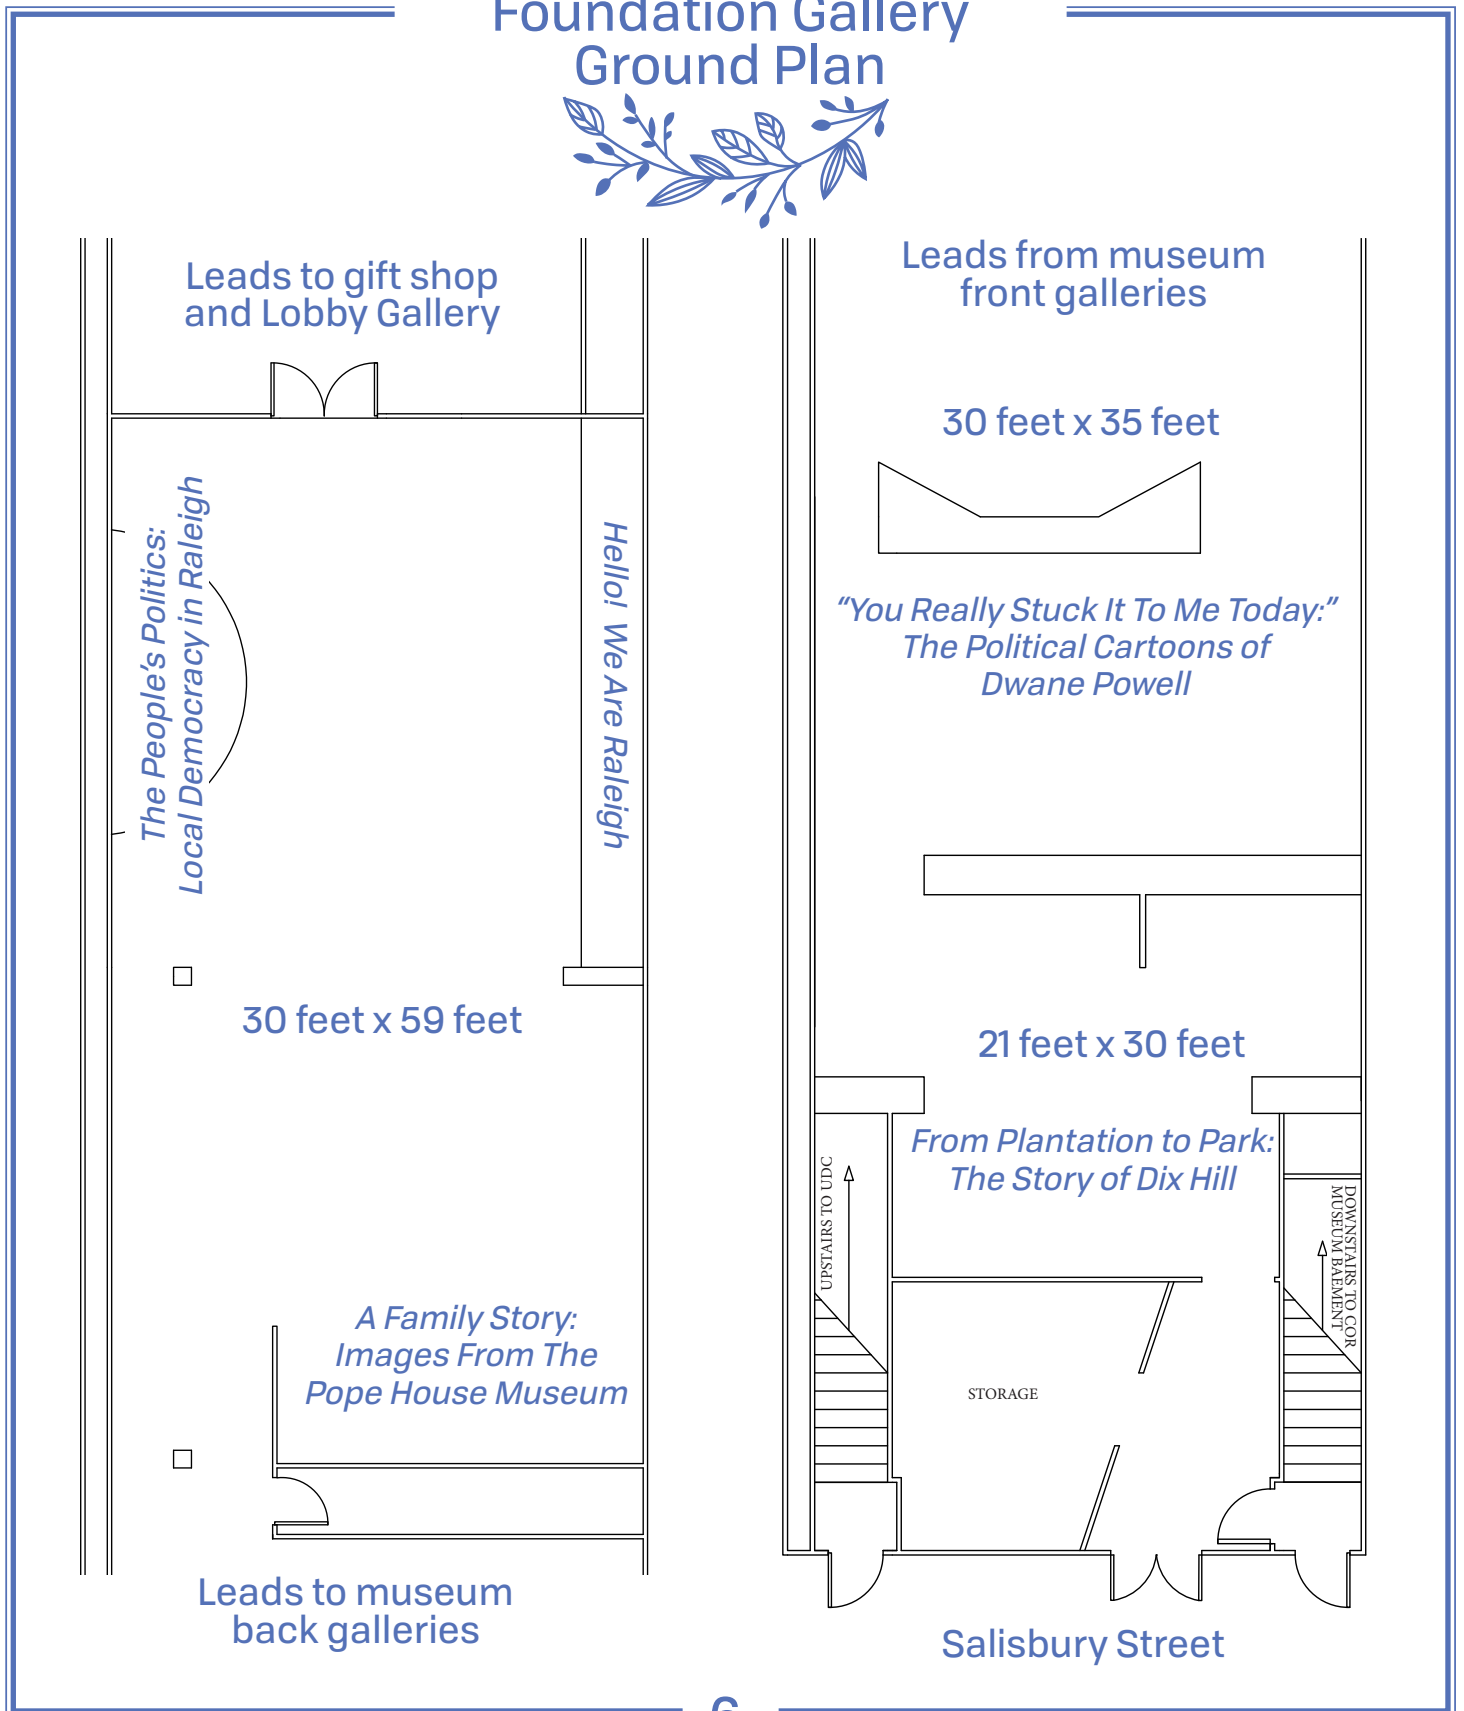

Lobby Gallery Ground Plan

Fayetteville Street

Leads into gift shop and
A.J. Fletcher Foudation Gallery

A.J. Fletcher Foundation Gallery

Rental of the A.J. Fletcher Gallery automatically includes the Museum's Lobby Gallery at no additional fee.

**A.J. Fletcher
 Foundation Gallery
 Ground Plan**

Woman's Club of Raleigh Classroom

Available Monday-Sunday from 8am-midnight

Guest accommodation:
50 seated guests

Pricing:
\$75 per hour regardless of day rented